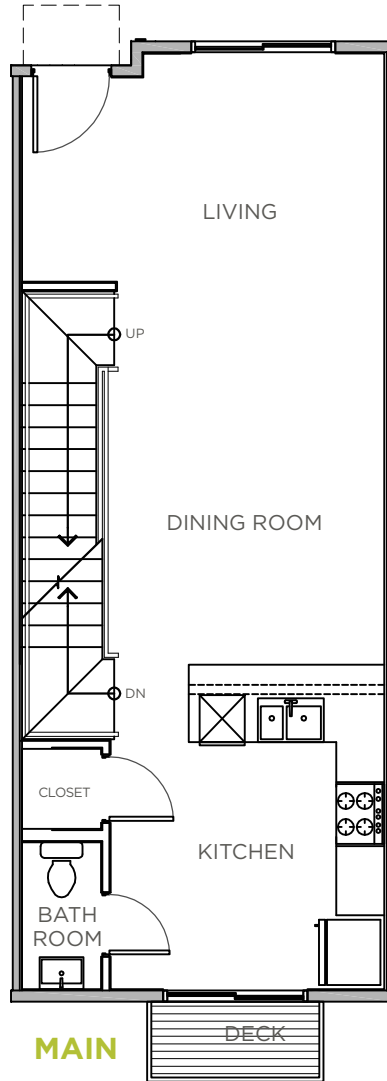

UNIT TYPE B1

2BR/2.5BA

1360 SF

UNITS: 10, 11

MIRRORED UNIT: 12

LOWER

MAIN

UPPER