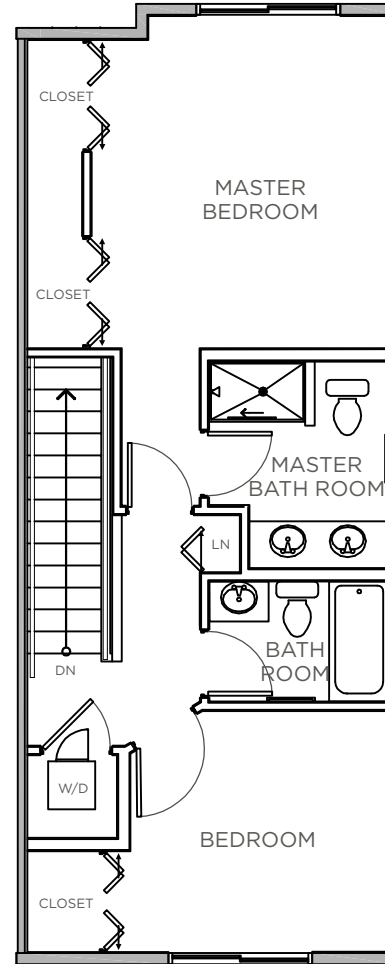

UNIT TYPE B1

2BR/2.5BA

1360 SF

UNITS: 10, 11

MIRRORED UNIT: 12

LOWER

MAIN

UPPER