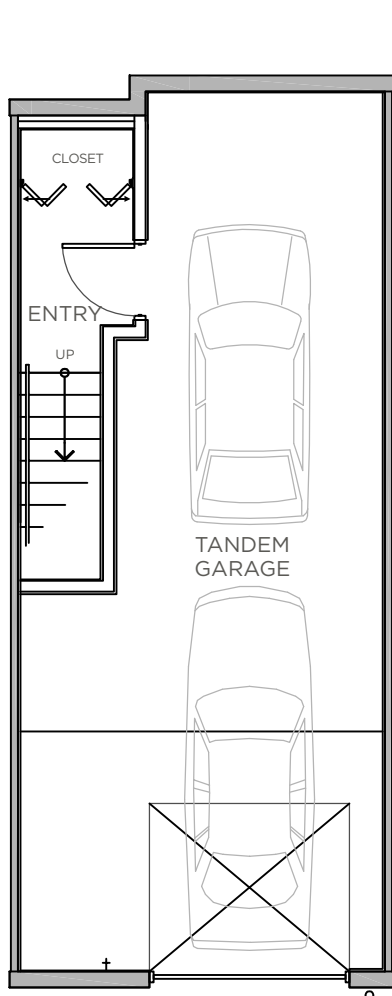

UNIT TYPE B1

2BR/2.5BA

1360 SF

UNITS: 10, 11

MIRRORED UNIT: 12

LOWER

MAIN

UPPER